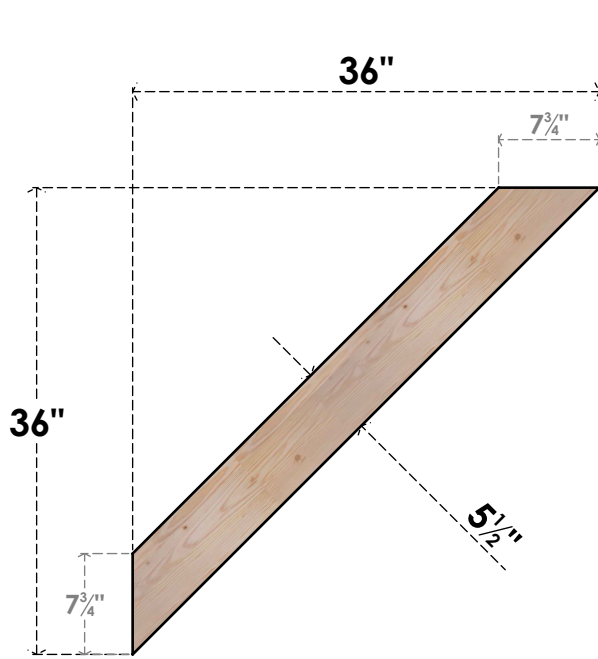

BRC06X36X36TRA00SDF

5 1/2"W X 36"D X 36"H TRADITIONAL SMOOTH BRACE, DOUGLAS FIR

SIDE

FRONT

EKENA MILLWORK
2300 WEST MAIN ST.
CLARKSVILLE, TX 75426
TOLL FREE: 866-607-0453
WWW.EKENAMILLWORK.COM

NOTES

1. INSTALLATION TO BE COMPLETED IN ACCORDANCE WITH MANUFACTURER'S SPECIFICATIONS.
2. DRAWING MAY NOT BE TO SCALE
3. THIS DRAWING IS INTENDED FOR DESIGN AND PLANNING PURPOSES ONLY.
4. ALL INFORMATION CONTAINED HEREIN WAS CURRENT AT THE TIME OF DEVELOPMENT BUT MUST BE REVIEWED AND APPROVED BY THE PRODUCT MANUFACTURER TO BE CONSIDERED ACCURATE.
5. PRODUCTS ARE NOT KILN DRIED. THIS ITEM IS UNIQUE AND WILL CONTAIN THE NATURAL VARIATIONS THAT THE WOOD SPECIES OFFERS. THIS MAY RESULT IN VARIATIONS UP TO 1/4"