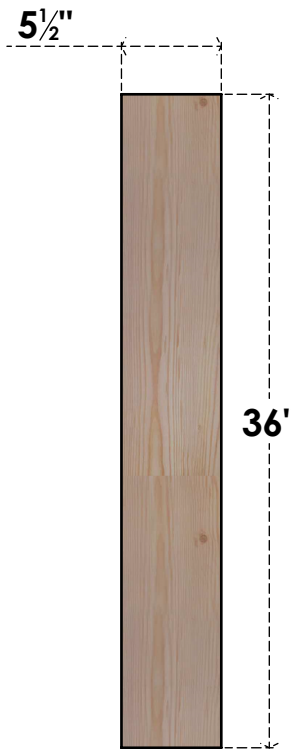

BRC06X36X36TRA00SDF

5 1/2"W X 36"D X 36"H TRADITIONAL SMOOTH BRACE, DOUGLAS FIR

SIDE

FRONT

EKENA MILLWORK
2300 WEST MAIN ST.
CLARKSVILLE, TX 75426
TOLL FREE: 866-607-0453
WWW.EKENAMILLWORK.COM

NOTES

1. INSTALLATION TO BE COMPLETED IN ACCORDANCE WITH MANUFACTURER'S SPECIFICATIONS.
2. DRAWING MAY NOT BE TO SCALE
3. THIS DRAWING IS INTENDED FOR DESIGN AND PLANNING PURPOSES ONLY.
4. ALL INFORMATION CONTAINED HEREIN WAS CURRENT AT THE TIME OF DEVELOPMENT BUT MUST BE REVIEWED AND APPROVED BY THE PRODUCT MANUFACTURER TO BE CONSIDERED ACCURATE.
5. PRODUCTS ARE NOT KILN DRIED. THIS ITEM IS UNIQUE AND WILL CONTAIN THE NATURAL VARIATIONS THAT THE WOOD SPECIES OFFERS. THIS MAY RESULT IN VARIATIONS UP TO 1/4"